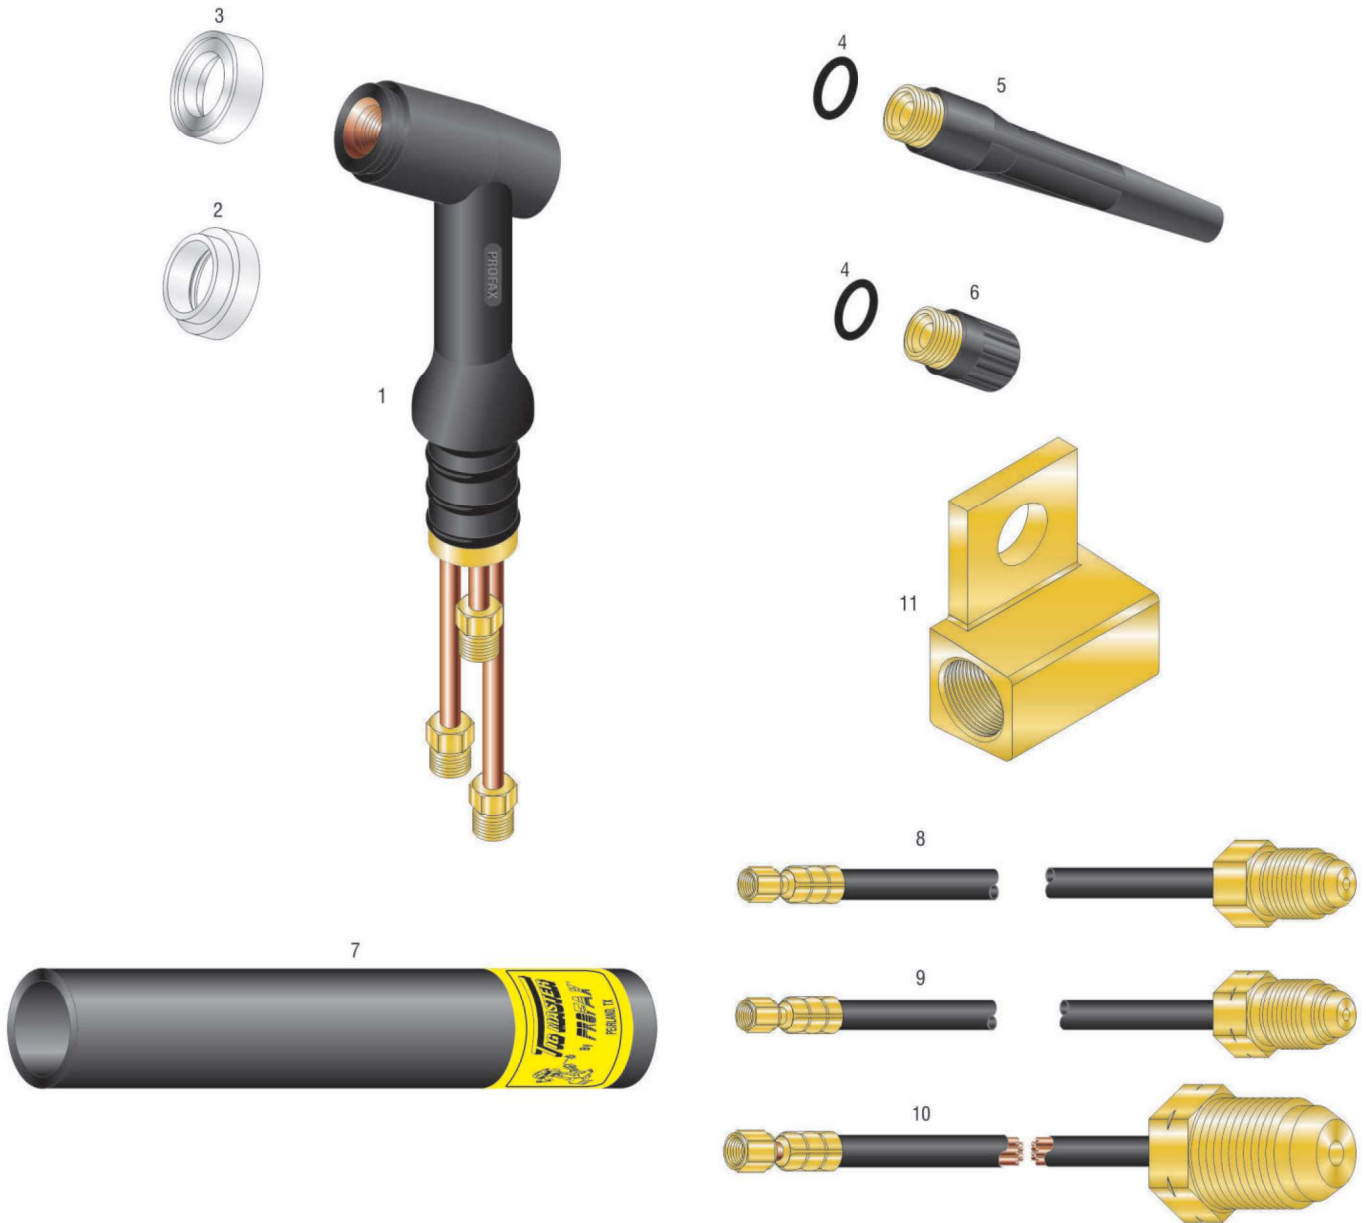

TIG MASTER

12 Series Torches

PROFAX

12

TIG 12
Series Torches

500 amps • Water cooled

PROFAX NO.	DESCRIPTION
12-12R	Torch package - torch body w/12½' rubber power cable, water & gas hose
12-25R	Torch package - torch body w/25' rubber power cable, water & gas hose
12-50R	Torch package - torch body w/50' rubber power cable, water & gas hose

Torch packages include complete torch head and cable assembly
*Back caps sold separately

TIG 12
Series Torches

NO.	PROFAX NO.	DESCRIPTION	NO.	PROFAX NO.	DESCRIPTION
1.	12	Torch body (includes 12NG cup gasket)	8.	40V82R	Gas hose 12½'
2.	12GLG	Gas lens gasket		40V82RL	Gas hose 25'
3.	12NG	Cup gasket		40V82RL50	Gas hose 50'
4.	85W50	Back cap O-ring	9.	40V83R	Water hose 12½'
5.	56Y44	Long back cap, w/85W50 O-ring		40V83RL	Water hose 25'
6.	56Y45	Short back cap, w/85W50 O-ring		40V83RL50	Water hose 50'
7.	85WP13	Handle, smooth	10.	40V84R	Power cable 12½'
				40V84RL	Power cable 25'
				40V84RL50	Power cable 50'
			11.	45V11	Adapter block

Alumina cups..... page 142
 Collets, collet bodies, and gas lenses..... page 143
 Power cable adapters, back caps,
 valve stems and handles..... page 144